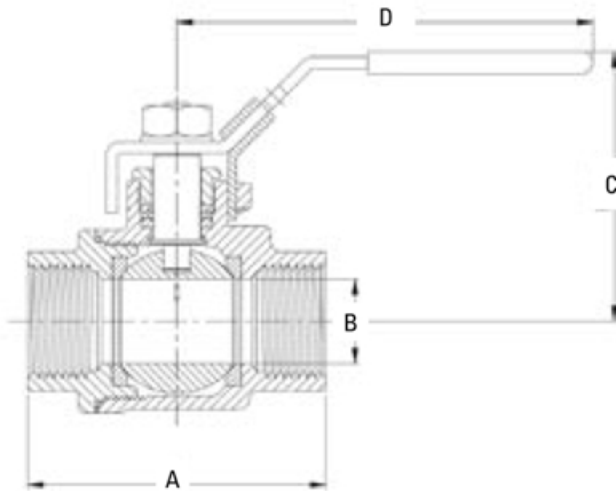

316 Stainless Steel Full Port Ball Valve with Vented Ball

Description

1/4 turn, latch-lock, lever handle operated, CF8M stainless steel body with stainless steel vented ball and stem, 100% full port, blow-out proof stem, and 2-piece body design.

Dimension In Inches

Computer No.	Size	A	B	C	D
100-961VB	1/4"	2.00	0.46	2.30	3.94
100-962VB	3/8"	2.00	0.49	2.30	3.94
100-963VB	1/2"	2.28	0.59	2.30	3.94
100-964VB	3/4"	2.58	0.79	2.50	4.92
100-965VB	1"	3.10	0.98	3.07	5.87
100-966VB	1-1/4"	3.54	1.26	3.27	5.87
100-967VB	1-1/2"	4.13	1.50	4.02	7.48
100-968VB	2"	4.88	1.97	4.25	7.48

Material Specification

Item	Part Name	Material Specifications
1	Body	CF8M Stainless Steel
2	End Adapter	CF8M Stainless Steel
3	Vented Ball	CF8M Stainless Steel
4	Stem	316 Stainless Steel
5	Seat (2)	PTFE
6	Thrust Washer	PTFE
7	Stem Packing (2)	Hostaflon®-TFM 1600
8	Follower Gland	304 Stainless Steel
9	Lever Handle	304 Stainless Steel
10	Joint Gasket	PTFE
11	Lock Washer	304 Stainless Steel
12	Handle Nut	304 Stainless Steel

Pressure Rating

1000 WOG
150 WSP

Note: Information subject to change without notice.

American WHEATLEY HVAC PRODUCTS

TOLL FREE 866-204-5229
866-204-5229 • Ph. 918-317-0401 • Fax 918-317-0407
1005 E. Houston • Broken Arrow, OK 74012
www.wheatleyhvac.com

MECHANICAL ROOM SUPPLIES

TOLL FREE 866.267.1379 • FAX 803.343.0713
932 Brookwood Drive • Columbia, SC 29201
www.mechanicalroomsupplies.com