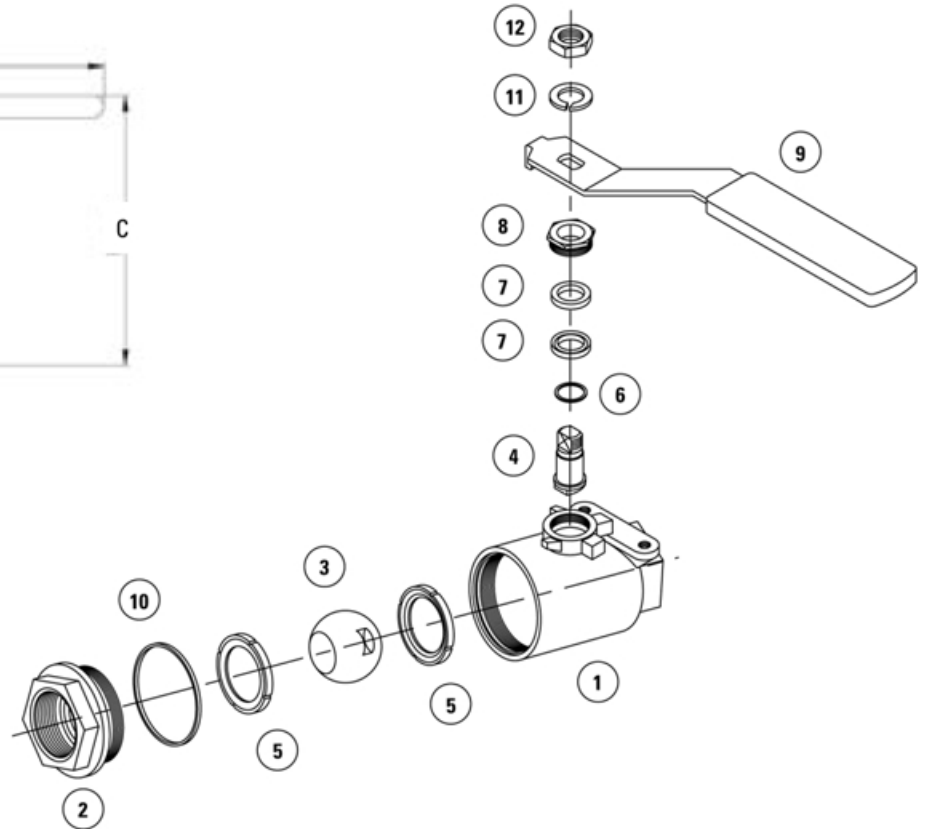

316 Stainless Steel Full Port Ball Valve with Vented Ball

Description

1/4 turn, latch-lock, lever handle operated, CF8M stainless steel body with stainless steel vented ball and stem, 100% full port, blow-out proof stem, and 2-piece body design.

Dimension In Inches

Computer No.	Size	A	B	C	D
100-961VB	1/4"	2.00	0.46	2.30	3.94
100-962VB	3/8"	2.00	0.49	2.30	3.94
100-963VB	1/2"	2.28	0.59	2.30	3.94
100-964VB	3/4"	2.58	0.79	2.50	4.92
100-965VB	1"	3.10	0.98	3.07	5.87
100-966VB	1-1/4"	3.54	1.26	3.27	5.87
100-967VB	1-1/2"	4.13	1.50	4.02	7.48
100-968VB	2"	4.88	1.97	4.25	7.48

Material Specification

Item	Part Name	Material Specifications
1	Body	CF8M Stainless Steel
2	End Adapter	CF8M Stainless Steel
3	Vented Ball	CF8M Stainless Steel
4	Stem	316 Stainless Steel
5	Seat (2)	PTFE
6	Thrust Washer	PTFE
7	Stem Packing (2)	Hostaflon®-TFM 1600
8	Follower Gland	304 Stainless Steel
9	Lever Handle	304 Stainless Steel
10	Joint Gasket	PTFE
11	Lock Washer	304 Stainless Steel
12	Handle Nut	304 Stainless Steel

Pressure Rating

1000 WOG
150 WSP

Note: Information subject to change without notice.

American WHEATLEY HVAC PRODUCTS

TOLL FREE 866-204-5229
866-204-5229 • Ph. 918-317-0401 • Fax 918-317-0407
1005 E. Houston • Broken Arrow, OK 74012
www.wheatleyhvac.com

MECHANICAL ROOM SUPPLIES

TOLL FREE 866.267.1379 • FAX 803.343.0713
932 Brookwood Drive • Columbia, SC 29201
www.mechanicalroomsupplies.com